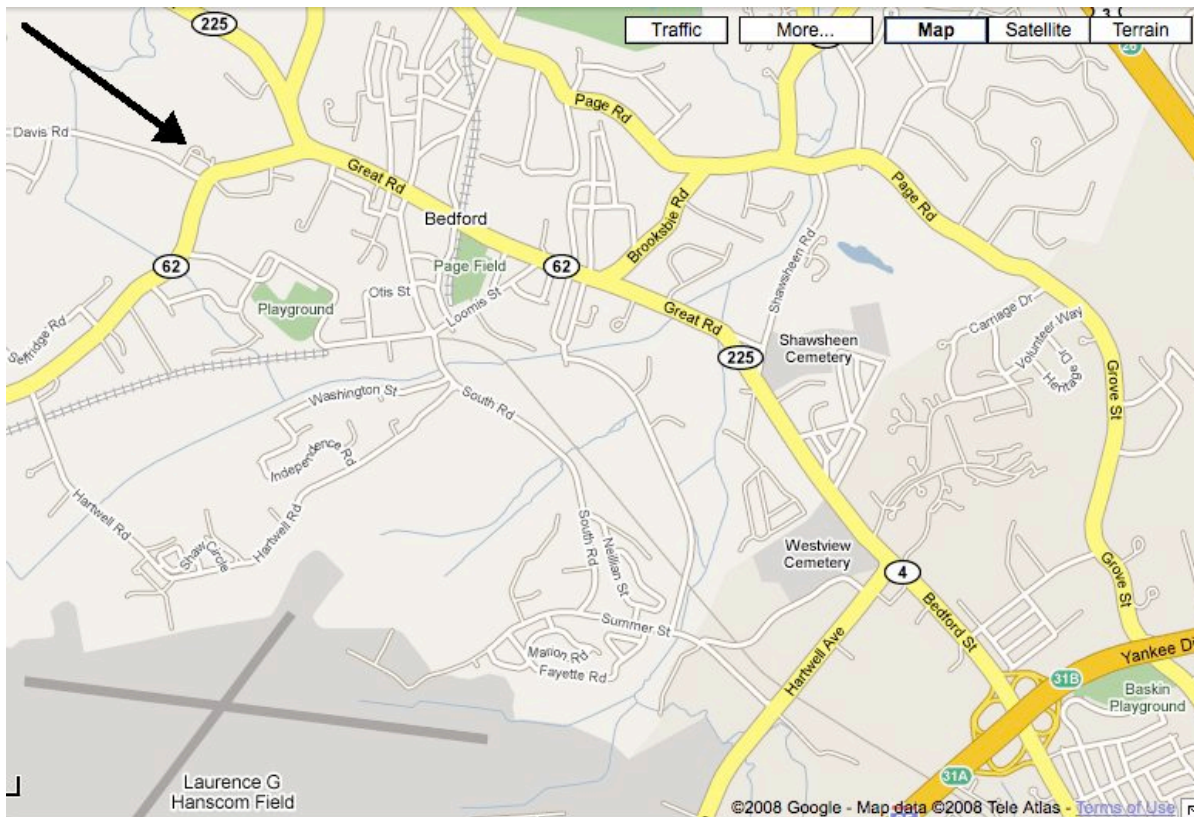

Directions to Ben & Kathy's

Address: 405 Avalon Drive
Bedford, MA 01730

Ben cell: 781-223-0890
Kathy cell: 781-454-8451

Directions:

From I-95 (Route 128), take exit 31B, RT-4 N/RT-225 W toward Bedford.

After about 2.5 miles route 62 (which joined the road you're on from the right a bit earlier) will go off to the left while 4 and 225 continue straight. Take that left on 62 toward Concord.

Two tenths of a mile later you will see a sign on the right for the Bedford Avalon Community, it's just after a brightly flashing curve sign. Take the right entering the complex, then take the left fork almost immediately. There is visitor parking immediately to the left. Our building is the second on the left side of the road, and our apartment is the fifth one in that building.

Call our cell phones if you get lost!